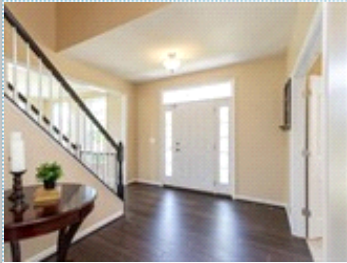

Bedrooms: 4
Full Baths: 2
Half Baths: 1
Lot Size: .26-Acre
Sqft: 2,961 Fin Sq/Ft

Subdivision: Cardinal View
Year Built: 2014
HOA: $61/Month
Parking: 2 Cars
Floors: 3