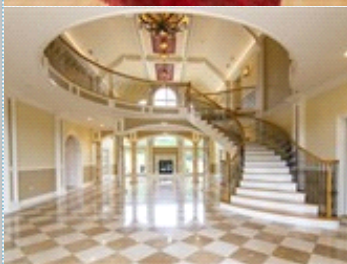

## Pleasant Valley Luxury Living Breathtaking Premiere Estate

8 Palazzo Grande , Morganville NJ 07751

MLS: 21925767

PRICE: \$3,750,000.00

**Bedrooms:** 7  
**Full Baths:** 7  
**Half Baths:** 1  
**Lot Size:** 135036  
**Sqft:** 11726

### PROPERTY DESCRIPTION:

Breathtaking 3.1 Acre Premiere Estate located in Prestigious Four Columns Estates. Displays marvelous architectural interior design that captures the essence of elegance boasting essential comforts with lavish details and European craftsmanship with uncompromising standards. Exquisite grand entry foyer with columns will take you to the bright and airy living and dining room. Chefs gourmet eat in kitchen filled with beautifully appointed features and practical amenities with large center island off the kitchen terrace. Open floor plan offering 11,726 sq. ft. with over 5,500 sq. ft. walk out basement In-Laws suite on 1st floor with 2nd bedroom. Grand salon conservatory with game room and wet bar, enchanting master suite, side entry 4 car garage. Magnificent outdoor paradise with heated in ground gunite salt water pool with a slide and waterfall along with a huge paver patio perfect for entertainment surrounded by artful and prestine landscaping grounds that lead to an oversized circular driveway paved with EP Henry pavers