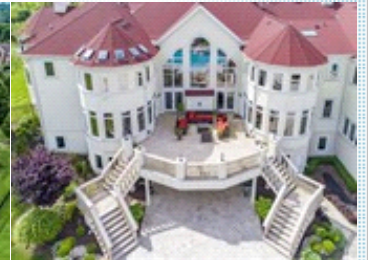

## Pleasant Valley Luxury Living Breathtaking Premiere Estate

8 Palazzo Grande , Morganville NJ 07751

MLS: 21925767

PRICE: \$3,750,000.00

**Bedrooms:** 7  
**Full Baths:** 7  
**Half Baths:** 1  
**Lot Size:** 135036  
**Sqft:** 11726

### PROPERTY DESCRIPTION:

Breathtaking 3.1 Acre Premiere Estate located in Prestigious Four Columns Estates. Displays marvelous architectural interior design that captures the essence of elegance boasting essential comforts with lavish details and European craftsmanship with uncompromising standards. Exquisite grand entry foyer with columns will take you to the bright and airy living and dining room. Chefs gourmet eat in kitchen filled with beautifully appointed features and practical amenities with large center island off the kitchen terrace. Open floor plan offering 11,726 sq. ft. with over 5,500 sq. ft. walk out basement In-Laws suite on 1st floor with 2nd bedroom. Grand salon conservatory with game room and wet bar, enchanting master suite, side entry 4 car garage. Magnificent outdoor paradise with heated in ground gunite salt water pool with a slide and waterfall along with a huge paver patio perfect for entertainment surrounded by artful and prestine landscaping grounds that lead to an oversized circular driveway paved with EP Henry pavers