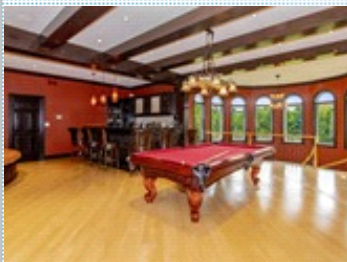

Bedrooms: 7
Full Baths: 7
Half Baths: 1
Lot Size: 135036
Sqft: 11726

Subdivision: Four Columns
Year Built: 2005
HOA: NA
Parking: 4 Cars
Floors: 2

PROPERTY FEATURES:

- Central A/C
- High/Vaulted ceiling
- Tile floor
- Bonus/Rec room
- Breakfast nook
- Stove/Oven
- Stainless steel appliances
- Washer
- Laundry area - garage
- Swimming pool
- Central heat
- Walk-in closet
- Family room
- Office/Den
- Dishwasher
- Microwave
- Attic
- Dryer
- Balcony, Deck, or Patio
- Jacuzzi/Whirlpool
- Fireplace
- Hardwood floor
- Living room
- Dining room
- Refrigerator
- Granite countertop
- Basement
- Laundry area - inside
- Sauna

PROPERTY DESCRIPTION:

Breathtaking 3.1 Acre Premiere Estate located in Prestigious Four Columns Estates. Displays marvelous architectural interior design that captures the essence of elegance boasting essential comforts with lavish details and European craftsmanship with uncompromising standards. Exquisite grand entry foyer with columns will take you to the bright and airy living and dining room. Chefs gourmet eat in kitchen filled with beautifully appointed features and practical amenities with large center island off the kitchen terrace. Open floor plan offering 11,726 sq. ft. with over 5,500 sq. ft. walk out basement In-Laws suite on 1st floor with 2nd bedroom. Grand salon conservatory with game room and wet bar, enchanting master suite, side entry 4 car garage. Magnificent outdoor paradise with heated in ground gunite salt water pool with a slide and waterfall along with a huge paver patio perfect for entertainment surrounded by artful and prestine landscaping grounds that lead to an oversized circular driveway paved with EP Henry pavers