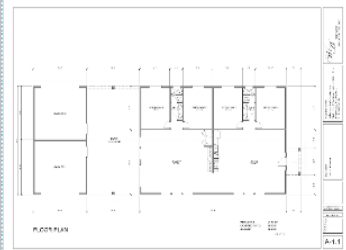

FOR SALE

FOR SALE

6378 Canyon Road , 29 Palms, CA 92277

MLS:PW24152959 PRICE:\$25,000.00

PROPERTY DESCRIPTION:

Desert Oasis This lot is approximately 1/2 an acre. It has preliminary plans for 2,440 Sq ft. home with 4 car garages, by architect Keith Wismer. The lot location has many fully constructed homes nearby. 8 miles west on 29 Palms Hwy is Joshua Tree national park. Many restaurants, shopping centers, casinos, theaters, and churches. Close to San Bernardino County offices and highway Patrol. Copper mountain college, high schools & Elementary schools are highly rated. Marine corps air ground combat center approximately 8 miles east on 29 palms Hwy.