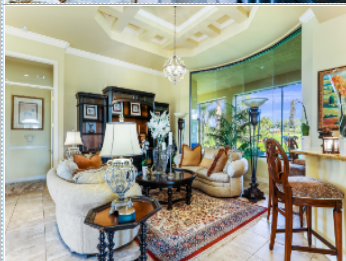

### PROPERTY DESCRIPTION:

Natural bliss. 1.75 acres on the 6th green. Unheard of in Naples. 4888-sf Rutenberg built home. This is true estate living. 4-bedroom 5 bath plus office plus large flex room. Your customers will be glad to see this rare find. Plenty of room to add on if one wants or just enjoy the luxury of owning land in a community of mansions.