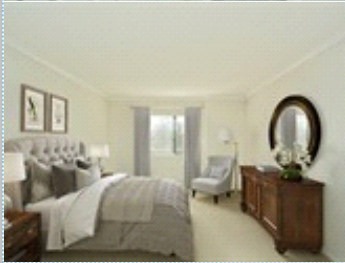

### PROPERTY DESCRIPTION:

Great value for this versatile, elegant condo, which offers an enclosed balcony with up/down shades for year-round enjoyment; a large bedroom plus a den (or office, guest bedroom) with a window to the balcony; fully renovated kitchen (W/D moved to den closet), powder room, & full bath. Even comes with STORAGE and a GARAGE! In resort-like MONTEBELLO