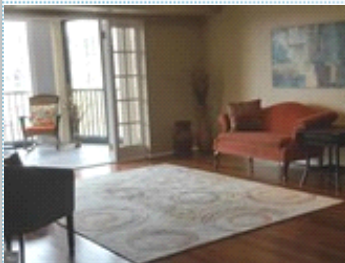

MLS:VAFX1173572

PRICE:$1,800.00