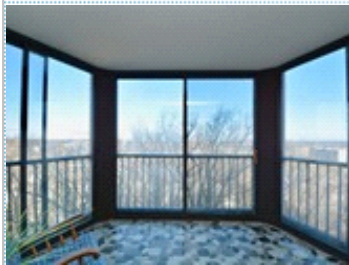

Spacious, bright & updated with great views!

Enjoy year-round views from 2 enclosed balconies

5901 Mount Eagle Dr 1008 , Alexandria VA 22303

MLS: VAFX1172286

PRICE: \$575,000.00

Bedrooms: 3
Full Baths: 2
HOA: 1111
Sqft: 1695

Subdivision: MONTEBELLO
Year Built: 1982
Parking: 2 Cars
Floors: 1

PROPERTY FEATURES:

- Central A/C
- Hardwood floor
- Office/Den
- Refrigerator
- Granite countertop
- Dryer
- Central heat
- Tile floor
- Dining room
- Stove/Oven
- Stainless steel appliances
- Laundry area - inside
- Walk-in closet
- Living room
- Dishwasher
- Microwave
- Washer
- Balcony, Deck, or Patio

PROPERTY DESCRIPTION:

Fully renovated, spacious 3 bedroom/2 bath home that is ready to move into & enjoy! Dramatic treehouse feel, w/ 2 enclosed balconies with sunrise and sunset views, trees, city lights, & even the Potomac River. Updated, open kitchen, wood floors, etc. In resort-like, gated Montebello 2 lights from Old Town. Dog-friendly, too, w/ 35 wooded acres.