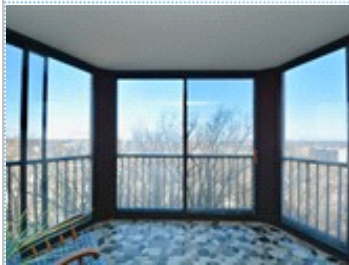

Spacious, bright & updated with great views!

Enjoy year-round views from 2 enclosed balconies

5901 Mount Eagle Dr 1008 , Alexandria VA 22303

MLS:VAFX1172286

PRICE:\$575,000.00

Bedrooms: 3
Full Baths: 2
HOA: 1111
Sqft: 1695

Subdivision: MONTEBELLO
Year Built: 1982
Parking: 2 Cars
Floors: 1

PROPERTY FEATURES:

- Central A/C
- Hardwood floor
- Office/Den
- Refrigerator
- Granite countertop
- Dryer
- Central heat
- Tile floor
- Dining room
- Stove/Oven
- Stainless steel appliances
- Laundry area - inside
- Walk-in closet
- Living room
- Dishwasher
- Microwave
- Washer
- Balcony, Deck, or Patio

PROPERTY DESCRIPTION:

Fully renovated, spacious 3 bedroom/2 bath home that is ready to move into & enjoy! Dramatic treehouse feel, w/ 2 enclosed balconies with sunrise and sunset views, trees, city lights, & even the Potomac River. Updated, open kitchen, wood floors, etc. In resort-like, gated Montebello 2 lights from Old Town. Dog-friendly, too, w/ 35 wooded acres.