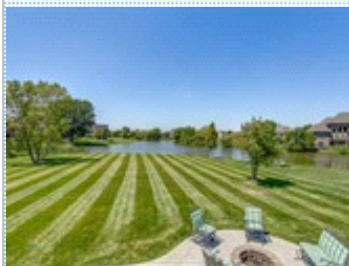

## Gorgeous Home on Lake

Military Family Must Move Out of State

3909 N Lily Cir , Maize KS 67101

MLS:571041    PRICE:\$659,000.00

Bedrooms: 6  
Full Baths: 3  
Lot Size: 26136  
Floors: 1

Subdivision: Woods @ Watercress  
Year Built: 2014  
Sqft: 4523

### PROPERTY DESCRIPTION:

Stunning home in executive's new addition of Woods at Watercress! End of a cul-de-sac with over a half acre gorgeous lake lot. Grand entry and every window shows off incredible views of the lake. Beautiful flooring is on-site finished quarter sawn hand-planed- throughout all the main floor living area. Great finished loft over garage!