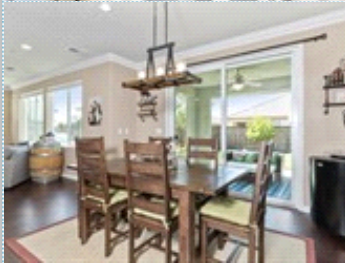

HUGE Price Reduction!

Shows like a model home!

8012 Westport Circle , Discovery Bay CA 94505

MLS: 40873356

PRICE: \$619,900.00

Bedrooms: 4
Full Baths: 3
HOA: Yes
Parking: 3 Cars
Floors: 2

Subdivision: The Lakes
Year Built: 2015
Lot Size: 5892
Sqft: 2695

PROPERTY FEATURES:

- Central A/C
- Family room
- Stove/Oven
- Stainless steel appliances
- Fireplace
- Bonus/Rec room
- Microwave
- Laundry area - inside
- Tile floor
- Dishwasher
- Granite countertop
- Yard

PROPERTY DESCRIPTION:

Beautifully updated inside & out to include engineered wd flring, designer paint colors, crown molding, recessed lighting & shiplap walls. Kit boasts large center islnD w/ countertop seating, dining nook, SS appliances, granite counters, & more! Bed/bath on 1st flr. Bonus room upstairs. Outdoors offers CA Room, firepit area & room for dining & play