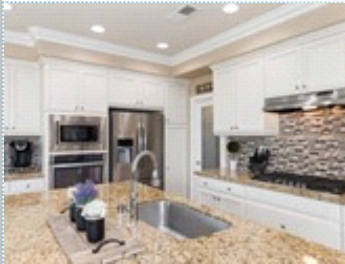

HUGE Price Reduction!

Shows like a model home!

8012 Westport Circle , Discovery Bay CA 94505

MLS: 40873356

PRICE: \$619,900.00

Bedrooms: 4
Full Baths: 3
HOA: Yes
Parking: 3 Cars
Floors: 2

Subdivision: The Lakes
Year Built: 2015
Lot Size: 5892
Sqft: 2695

PROPERTY FEATURES:

- Central A/C
- Family room
- Stove/Oven
- Stainless steel appliances
- Fireplace
- Bonus/Rec room
- Microwave
- Laundry area - inside
- Tile floor
- Dishwasher
- Granite countertop
- Yard

PROPERTY DESCRIPTION:

Beautifully updated inside & out to include engineered wd flring, designer paint colors, crown molding, recessed lighting & shiplap walls. Kit boasts large center islnD w/ countertop seating, dining nook, SS appliances, granite counters, & more! Bed/bath on 1st flr. Bonus room upstairs. Outdoors offers CA Room, firepit area & room for dining & play