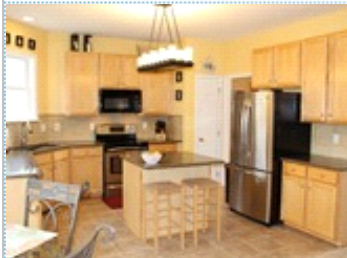

MLS:1905246

PRICE:$339,950.00