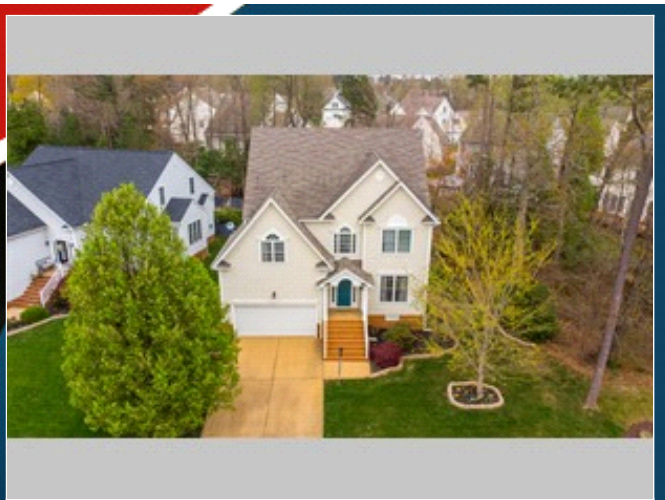

### Shows Like A Model

14319 Spyglass Hill Cir , Chesterfield VA 23832

MLS:1905246

PRICE:\$339,950.00

Bedrooms: 4  
Full Baths: 2  
Half Baths: 2  
Parking: 2 Cars  
Floors: 3

Subdivision: Birkdale  
Year Built: 2002  
Lot Size: 8015  
Sqft: 2982

#### PROPERTY DESCRIPTION:

Stunning transitional style home with an open floor plan and a WATER VIEW! Spend your summer enjoying all that Birkdale has to offer, from the golf course to the tennis courts and pools. This home has everything you need, including a FINISHED THIRD FLOOR with its own heating and cooling, waiting to host your next event.