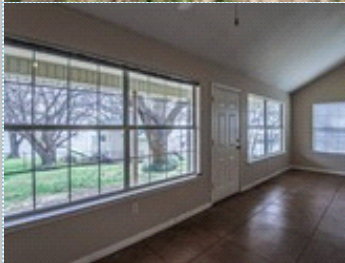

### PROPERTY FEATURES:

- Central A/C
- High/Vaulted ceiling
- Living room
- Refrigerator
- Laundry area - inside
- Central heat
- Walk-in closet
- Breakfast nook
- Stove/Oven
- Balcony, Deck, or Patio
- Fireplace
- Tile floor
- Dishwasher
- Microwave
- Yard

### PROPERTY DESCRIPTION:

Well-maintained lakeside get-away; Previously used as a bed-n-breakfast & currently as investment property w all units leased. This property has [3] 1-bed.1-bath cottages, [1] 2-bed.2-bath lake house, & large [16â€™x20â€™] garage-storage shed. Property is lakeside with boat dock & boat house.