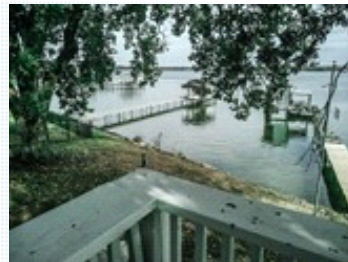

Bedrooms: 5
Full Baths: 5
HOA: None
Parking: 5 Cars
Floors: 2

Subdivision: Gantt Stuart Foster
Year Built: 2002
Lot Size: .995 AC
Sqft: 3832

PROPERTY FEATURES:

- Central A/C
- High/Vaulted ceiling
- Living room
- Refrigerator
- Laundry area - inside
- Central heat
- Walk-in closet
- Breakfast nook
- Stove/Oven
- Balcony, Deck, or Patio
- Fireplace
- Tile floor
- Dishwasher
- Microwave
- Yard

OTHER FEATURES:

- Lake view with mature trees!
- Click 'Find More' link below
- 3 cottages & 1 lakehouse!
- Click 'Virtual Tour' link!
- Boat dock & boat house!

PROPERTY DESCRIPTION:

Well-maintained lakeside get-away; Previously used as a bed-n-breakfast & currently as investment property w all units leased. This property has [3] 1-bed.1-bath cottages, [1] 2-bed.2-bath lake house, & large [16â€™x20â€™] garage-storage shed. Property is lakeside with boat dock & boat house.