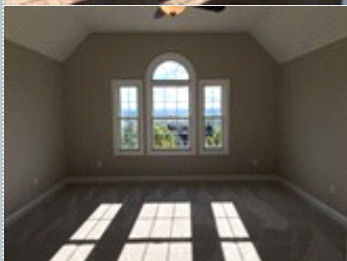

## NEW CONSTRUCTION OPEN HOUSE THIS SUNDAY 1-4

33 Newcastle Way , Flemington NJ 08822

MLS: 3525739

PRICE: \$829,900.00

Bedrooms: 4  
Lot Size: 1.4 acres

Full Baths: 4

### PROPERTY FEATURES:

- Central A/C
- High/Vaulted ceiling
- Tile floor
- Office/Den
- Dishwasher
- Basement
- Central heat
- Walk-in closet
- Family room
- Dining room
- Stove/Oven
- Laundry area - inside
- Fireplace
- Hardwood floor
- Living room
- Breakfast nook
- Microwave

### PROPERTY DESCRIPTION:

New Construction. Quick Delivery!!! Bright and light with Hardwood floors and open floor plan. Home sits on top of hill with incredible scenic panoramic views in a development of 43 homes, close to shopping and commuter routes. Must see!!!