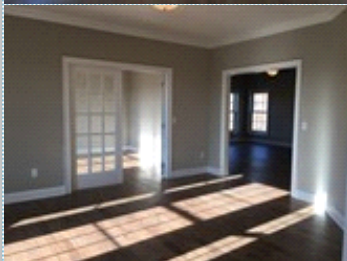

## NEW CONSTRUCTION OPEN HOUSE THIS SUNDAY 1-4

33 Newcastle Way , Flemington NJ 08822

MLS: 3525739

PRICE: \$829,900.00

Bedrooms: 4  
Lot Size: 1.4 acres

Full Baths: 4

### PROPERTY FEATURES:

- Central A/C
- High/Vaulted ceiling
- Tile floor
- Office/Den
- Dishwasher
- Basement
- Central heat
- Walk-in closet
- Family room
- Dining room
- Stove/Oven
- Laundry area - inside
- Fireplace
- Hardwood floor
- Living room
- Breakfast nook
- Microwave

### PROPERTY DESCRIPTION:

New Construction. Quick Delivery!!! Bright and light with Hardwood floors and open floor plan. Home sits on top of hill with incredible scenic panoramic views in a development of 43 homes, close to shopping and commuter routes. Must see!!!