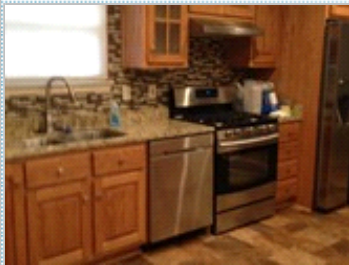

Gorgeous Colonial with Large Eat-in Kitchen!

This is it! You will love this home!

6411 Juanita Court , Suitland MD 20746

MLS:MDPG499720 PRICE:\$399,950.00

Bedrooms: 3
Year Built: 1992
Lot Size: 10846
Sqft: 2262

Full Baths: 3
Half Baths: 1
Parking: 18 Cars
Floors: 3

PROPERTY FEATURES:

- Central A/C
- Family room
- Office/Den
- Refrigerator
- Granite countertop
- Basement
- Laundry area - inside
- Central heat
- Living room
- Dining room
- Stove/Oven
- Stainless steel appliances
- Washer
- Balcony, Deck, or Patio
- Hardwood floor
- Bonus/Rec room
- Dishwasher
- Microwave
- Attic
- Dryer
- Yard

OTHER FEATURES:

- Gorgeous batrooms
- Family room extension
- 18 Vehical parking
- 2 Car garage w/work area

PROPERTY DESCRIPTION:

WOW!!! You will love this home! "Don't judge a book by it's cover" or a home by it's exterior!!! This one is much larger than it looks! This one will wow you from the wrap-around driveway, to the gorgeous eat-in kitchen with granite counters and stainless steel appliances to breath taking baths! Relax in the extended family room. This is it!