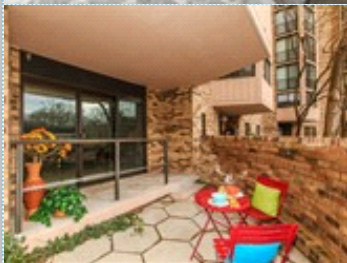

Only MONTEBELLO combo w/ huge patio, and updated!
Down-sizer? Dogs? Large family? In-law suite?

5904 Mount Eagle Dr , Unit 108 , Alexandria VA 22303

MLS: VAFX749926

PRICE: $750,000.00

Bedrooms: 4
Full Baths: 3
HOA: 1513
Sqft: 2545

Subdivision: Montebello
Year Built: 1986
Parking: 1 Car
Floors: 1

PROPERTY FEATURES:

- Central A/C
- Tile floor
- Bonus/Rec room
- Breakfast nook
- Stove/Oven
- Stainless steel appliances
- Laundry area - inside
- Central heat
- Family room
- Office/Den
- Dishwasher
- Microwave
- Washer
- Balcony, Deck, or Patio
- Walk-in closet
- Living room
- Dining room
- Refrigerator
- Granite countertop
- Dryer

PROPERTY DESCRIPTION:

Single family feel, with condo perks! This spacious 2545 SF home offers 4 bedrooms, 3 baths, both a living room and a family room, a dining room, a huge laundry/utility room, and lots of outdoor spaces ... a year-round enclosed balcony, a brick patio, and a huge open patio! Plenty of room for entertaining, relaxing or gardening in the sun. You can access a gate to the parking lot for walking the dog -- no need for the elevator! Condo includes 2 storage spaces and a garage space. The building is right next to the community center, where you can the enjoy the many amenities: indoor pool, full-service restaurant, convenience store, salon, bowling, billiard and ping pong, lounge for entertainment, etc. A gated community, Montebello has 37 wooded acres, 24/7 security, a free shuttle to Metro and shops, and is very pet-friendly. You will enjoy a variety of events, clubs and activities, too!