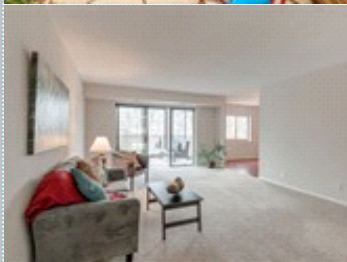

Subdivision: Montebello
Year Built: 1986
Parking: 1 Car
Floors: 1

PROPERTY FEATURES:

- Central A/C
- Tile floor
- Bonus/Rec room
- Breakfast nook
- Stove/Oven
- Stainless steel appliances
- Laundry area - inside
- Central heat
- Family room
- Office/Den
- Dishwasher
- Microwave
- Washer
- Balcony, Deck, or Patio
- Walk-in closet
- Living room
- Dining room
- Refrigerator
- Granite countertop
- Dryer

PROPERTY DESCRIPTION:

Single family feel, with condo perks! This spacious 2545 SF home offers 4 bedrooms, 3 baths, both a living room and a family room, a dining room, a huge laundry/utility room, and lots of outdoor spaces ... a year-round enclosed balcony, a brick patio, and a huge open patio! Plenty of room for entertaining, relaxing or gardening in the sun. You can access a gate to the parking lot for walking the dog -- no need for the elevator! Condo includes 2 storage spaces and a garage space. The building is right next to the community center, where you can the enjoy the many amenities: indoor pool, full-service restaurant, convenience store, salon, bowling, billiard and ping pong, lounge for entertainment, etc. A gated community, Montebello has 37 wooded acres, 24/7 security, a free shuttle to Metro and shops, and is very pet-friendly. You will enjoy a variety of events, clubs and activities, too!