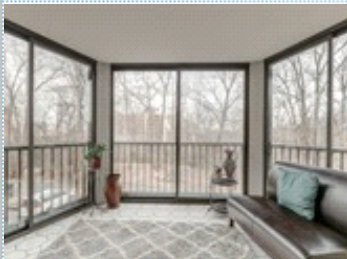

Only MONTEBELLO combo w/ huge patio, and updated!
Down-sizer? Dogs? Large family? In-law suite?

5904 Mount Eagle Dr , Unit 108 , Alexandria VA 22303

MLS: VAFX749926

PRICE: \$750,000.00

Bedrooms: 4
Full Baths: 3
HOA: 1513
Sqft: 2545

Subdivision: Montebello
Year Built: 1986
Parking: 1 Car
Floors: 1

PROPERTY FEATURES:

- Central A/C
- Tile floor
- Bonus/Rec room
- Breakfast nook
- Stove/Oven
- Stainless steel appliances
- Laundry area - inside
- Central heat
- Family room
- Office/Den
- Dishwasher
- Microwave
- Washer
- Balcony, Deck, or Patio
- Walk-in closet
- Living room
- Dining room
- Refrigerator
- Granite countertop
- Dryer

PROPERTY DESCRIPTION:

Single family feel, with condo perks! This spacious 2545 SF home offers 4 bedrooms, 3 baths, both a living room and a family room, a dining room, a huge laundry/utility room, and lots of outdoor spaces ... a year-round enclosed balcony, a brick patio, and a huge open patio! Plenty of room for entertaining, relaxing or gardening in the sun. You can access a gate to the parking lot for walking the dog -- no need for the elevator! Condo includes 2 storage spaces and a garage space. The building is right next to the community center, where you can the enjoy the many amenities: indoor pool, full-service restaurant, convenience store, salon, bowling, billiard and ping pong, lounge for entertainment, etc. A gated community, Montebello has 37 wooded acres, 24/7 security, a free shuttle to Metro and shops, and is very pet-friendly. You will enjoy a variety of events, clubs and activities, too!