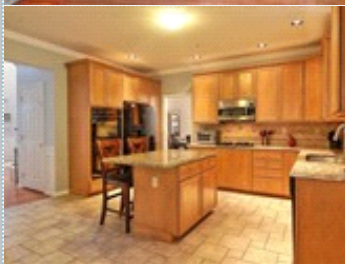

Motivated Sellers Offer Agent Bonus!

Appraised for $25,000 OVER list price!!!

8 Lee Drive , Pottstown PA 19464

MLS:7222161   PRICE:$399,999.00

Bedrooms: 4
Full Baths: 3
Half Baths: 1
Lot Size: .22
Sqft: 4559

Subdivision: South View
Year Built: 2008
HOA: 35
Parking: 4 Cars
Floors: 2

PROPERTY FEATURES:

- Central A/C
- High/Vaulted ceiling
- Tile floor
- Bonus/Rec room
- Breakfast nook
- Stove/Oven
- Attic
- Dryer
- Yard
- Central heat
- Walk-in closet
- Family room
- Office/Den
- Dishwasher
- Microwave
- Basement
- Laundry area - inside
- Jacuzzi/Whirlpool
- Fireplace
- Hardwood floor
- Living room
- Dining room
- Refrigerator
- Granite countertop
- Washer
- Balcony, Deck, or Patio

OTHER FEATURES:

- Finished Basement
- Walking Trail

PROPERTY DESCRIPTION:

Absolutely STUNNING Lower Pottsgrove colonial! Buyer's home sale contingency ran out! Appraised for $25,000 OVER list price! All inspections complete! Motivated sellers want to settle by the end of the year! GREAT location! Pottsgrove Schools. LOW HOA fee! MLS: 7222161 NOW OFFERING A $2,000 AGENT BONUS!!!

[VIEW MAP](#)

[VIEW PDF](#)

[SEND TO CLIENTS](#)

Jennifer Davidheiser
The Real Estate Professionals,
Inc.
Phone: 610.326.6900
Mobile: 610.587.6602
Fax: 610.970.6315
wearethepros@aol.com
www.therepros.com