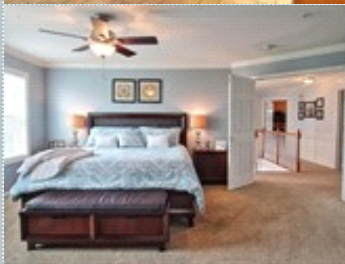

Motivated Sellers Offer Agent Bonus!

Appraised for $25,000 OVER list price!!!

8 Lee Drive , Pottstown PA 19464

MLS:7222161   PRICE:$399,999.00

Bedrooms: 4
Full Baths: 3
Half Baths: 1
Lot Size: .22
Sqft: 4559

Subdivision: South View
Year Built: 2008
HOA: 35
Parking: 4 Cars
Floors: 2

PROPERTY FEATURES:

- Central A/C
- High/Vaulted ceiling
- Tile floor
- Bonus/Rec room
- Breakfast nook
- Stove/Oven
- Attic
- Dryer
- Yard
- Central heat
- Walk-in closet
- Family room
- Office/Den
- Dishwasher
- Microwave
- Basement
- Laundry area - inside
- Jacuzzi/Whirlpool
- Fireplace
- Hardwood floor
- Living room
- Dining room
- Refrigerator
- Granite countertop
- Washer
- Balcony, Deck, or Patio

OTHER FEATURES:

- Finished Basement
- Walking Trail

PROPERTY DESCRIPTION:

Absolutely STUNNING Lower Pottsgrove colonial! Buyer's home sale contingency ran out! Appraised for $25,000 OVER list price! All inspections complete! Motivated sellers want to settle by the end of the year! GREAT location! Pottsgrove Schools. LOW HOA fee! MLS: 7222161 NOW OFFERING A $2,000 AGENT BONUS!!!

[VIEW MAP](#)

[VIEW PDF](#)

[SEND TO CLIENTS](#)

Jennifer Davidheiser
The Real Estate Professionals,
Inc.
Phone: 610.326.6900
Mobile: 610.587.6602
Fax: 610.970.6315
wearethepros@aol.com
www.therepros.com