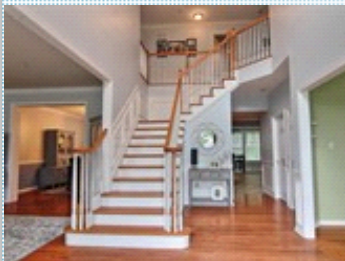

Motivated Sellers Offer Agent Bonus!

Appraised for $25,000 OVER list price!!!

8 Lee Drive , Pottstown PA 19464

MLS:7222161   PRICE:$399,999.00

Bedrooms: 4
Full Baths: 3
Half Baths: 1
Lot Size: .22
Sqft: 4559

Subdivision: South View
Year Built: 2008
HOA: 35
Parking: 4 Cars
Floors: 2

PROPERTY FEATURES:

- Central A/C
- High/Vaulted ceiling
- Tile floor
- Bonus/Rec room
- Breakfast nook
- Stove/Oven
- Attic
- Dryer
- Yard
- Central heat
- Walk-in closet
- Family room
- Office/Den
- Dishwasher
- Microwave
- Basement
- Laundry area - inside
- Jacuzzi/Whirlpool
- Fireplace
- Hardwood floor
- Living room
- Dining room
- Refrigerator
- Granite countertop
- Washer
- Balcony, Deck, or Patio

OTHER FEATURES:

- Finished Basement
- Walking Trail

PROPERTY DESCRIPTION:

Absolutely STUNNING Lower Pottsgrove colonial! Buyer's home sale contingency ran out! Appraised for $25,000 OVER list price! All inspections complete! Motivated sellers want to settle by the end of the year! GREAT location! Pottsgrove Schools. LOW HOA fee! MLS: 7222161 NOW OFFERING A $2,000 AGENT BONUS!!!

[VIEW MAP](#)

[VIEW PDF](#)

[SEND TO CLIENTS](#)

Jennifer Davidheiser
The Real Estate Professionals,
Inc.
Phone: 610.326.6900
Mobile: 610.587.6602
Fax: 610.970.6315
wearethepros@aol.com
www.therepros.com