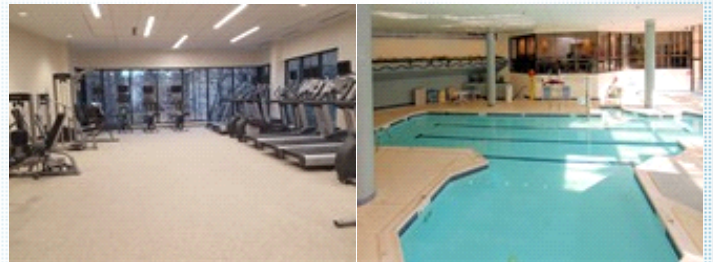

Subdivision: MONTEBELLO
Year Built: 1982
Parking: 1 Car
Floors: 1

PROPERTY FEATURES:

- Central A/C
- Walk-in closet
- Living room
- Breakfast nook
- Stove/Oven
- Washer
- Balcony, Deck, or Patio
- Central heat
- Hardwood floor
- Office/Den
- Dishwasher
- Microwave
- Dryer
- Fireplace
- Family room
- Dining room
- Refrigerator
- Granite countertop
- Laundry area - inside

PROPERTY DESCRIPTION:

Come for the dramatic views; stay for the condo convenience & resort-like amenities! Light & bright 2545 SF + 3 enclosed balconies. LR, FR, 2 KIT, 4 BR, 3 BA, double storage unit, GAR space, FP. Montebello offers small town ambiance, pet-friendly community w/ 37 gated wooded acres, 24/7 security, tennis, cafe, indoor/outdoor pools, bowling, etc.