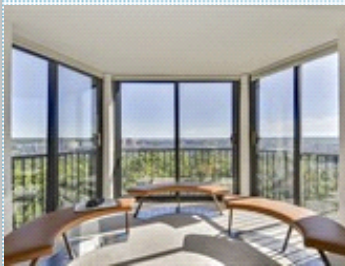

**Alex Condo w/ Potomac River VIEWS, MGM, Trees +
BROKER OPEN Tuesday 5/23 11:30-2:00 w/ GREAT WINE!**

5901 Mount Eagle Dr , 1207 And 1208 , Alexandria VA 22303

MLS:FX9935547

PRICE:\$775,000.00

Bedrooms: 4
Full Baths: 3
HOA: 1401
Sqft: 2545

Subdivision: MONTEBELLO
Year Built: 1982
Parking: 1 Car
Floors: 1

PROPERTY FEATURES:

- Central A/C
- Walk-in closet
- Living room
- Breakfast nook
- Stove/Oven
- Washer
- Balcony, Deck, or Patio
- Central heat
- Hardwood floor
- Office/Den
- Dishwasher
- Microwave
- Dryer
- Fireplace
- Family room
- Dining room
- Refrigerator
- Granite countertop
- Laundry area - inside

PROPERTY DESCRIPTION:

Come for the dramatic views; stay for the condo convenience & resort-like amenities! Light & bright 2545 SF + 3 enclosed balconies. LR, FR, 2 KIT, 4 BR, 3 BA, double storage unit, GAR space, FP. Montebello offers small town ambiance, pet-friendly community w/ 37 gated wooded acres, 24/7 security, tennis, cafe, indoor/outdoor pools, bowling, etc.