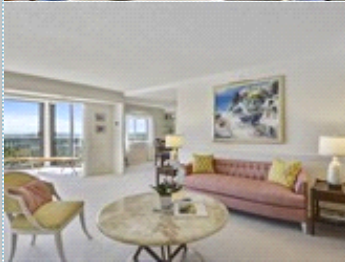

**Alex Condo w/ Potomac River VIEWS, MGM, Trees +
BROKER OPEN Tuesday 5/23 11:30-2:00 w/ GREAT WINE!**

5901 Mount Eagle Dr , 1207 And 1208 , Alexandria VA 22303

MLS:FX9935547

PRICE:\$775,000.00

Bedrooms: 4
Full Baths: 3
HOA: 1401
Sqft: 2545

Subdivision: MONTEBELLO
Year Built: 1982
Parking: 1 Car
Floors: 1

PROPERTY FEATURES:

- Central A/C
- Walk-in closet
- Living room
- Breakfast nook
- Stove/Oven
- Washer
- Balcony, Deck, or Patio
- Central heat
- Hardwood floor
- Office/Den
- Dishwasher
- Microwave
- Dryer
- Fireplace
- Family room
- Dining room
- Refrigerator
- Granite countertop
- Laundry area - inside

PROPERTY DESCRIPTION:

Come for the dramatic views; stay for the condo convenience & resort-like amenities! Light & bright 2545 SF + 3 enclosed balconies. LR, FR, 2 KIT, 4 BR, 3 BA, double storage unit, GAR space, FP. Montebello offers small town ambiance, pet-friendly community w/ 37 gated wooded acres, 24/7 security, tennis, cafe, indoor/outdoor pools, bowling, etc.