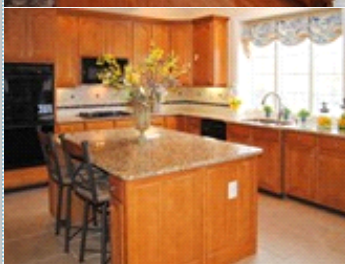

Bedrooms: 5
Full Baths: 5
Half Baths: 1
Sqft: 4850

Subdivision: Dolington Estates
Year Built: 1997
Lot Size: 82676

PROPERTY FEATURES:

- Central A/C
- High/Vaulted ceiling
- Tile floor
- Bonus/Rec room
- Breakfast nook
- Stove/Oven
- Stainless steel appliances
- Washer
- Laundry area - garage
- Swimming pool
- Central heat
- Walk-in closet
- Family room
- Office/Den
- Dishwasher
- Microwave
- Attic
- Dryer
- Balcony, Deck, or Patio
- Jacuzzi/Whirlpool
- Fireplace
- Hardwood floor
- Living room
- Dining room
- Refrigerator
- Granite countertop
- Basement
- Laundry area - inside
- Yard
- Sauna