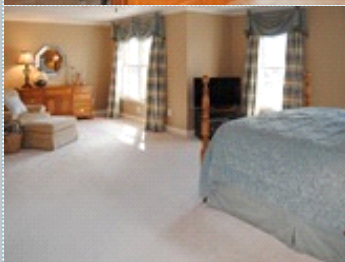

PROPERTY FEATURES:

- Central A/C
- High/Vaulted ceiling
- Tile floor
- Bonus/Rec room
- Breakfast nook
- Stove/Oven
- Stainless steel appliances
- Washer
- Laundry area - garage
- Swimming pool
- Central heat
- Walk-in closet
- Family room
- Office/Den
- Dishwasher
- Microwave
- Attic
- Dryer
- Balcony, Deck, or Patio
- Jacuzzi/Whirlpool
- Fireplace
- Hardwood floor
- Living room
- Dining room
- Refrigerator
- Granite countertop
- Basement
- Laundry area - inside
- Yard
- Sauna

PROPERTY DESCRIPTION:

Brick front home features lots of hardwood floors, freshly painted T/O, maple cabinetry, granite counter tops, and a InLaw or Nanny Suite, finished basement and fabulous pool area with a Anthony Sylan Inground Pool. The backyard has extensive brick walkways, a terraced patio barbeque area with stone walls and so much more!